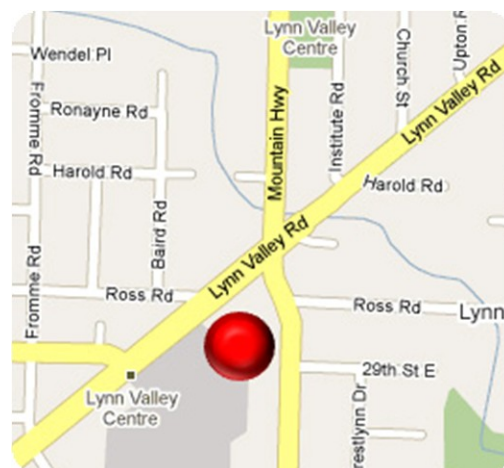

WELCOME THE OLYMPIC TORCH TO LYNN VALLEY !

DATE: Feb 10, 2010 - DAY 104

**GET YOUR SIGNS AND BANNERS READY !
LET'S SHOW THE WORLD LYNN VALLEY'S SPIRIT AND
SUPPORT OUR CANADIAN ATHLETES !**

**The Torch will be at Mountain Highway and
Ross Road at 12:35 p.m. on February 10th !**

**(Check Vanoc's interactive Map January 27, to
confirm)**

Go Canada Go !